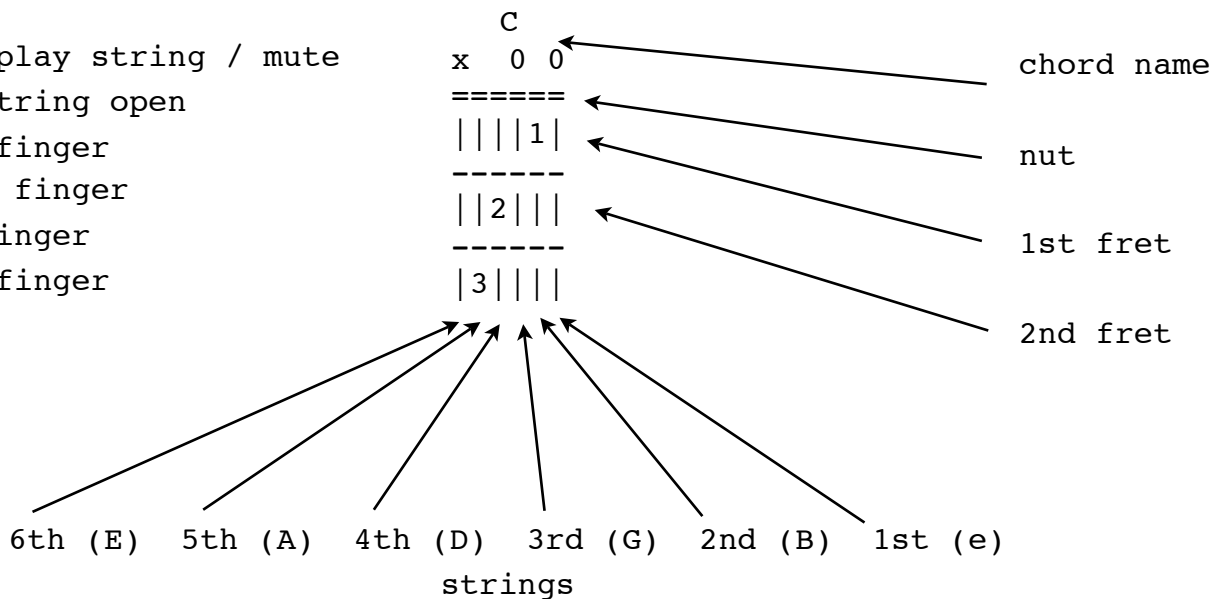

# Guitar Basic Chords - Chord Legend

x = don't play string / mute

0 = play string open

1 = index finger

2 = middle finger

3 = ring finger

4 = pinky finger

T = thumb

## Barre Chords

<b>F</b>	<b>B</b>	<b>Bm</b>	<b>Fm</b>
	x	x	
=====	=====	=====	=====
1       1 1			1     1 1 1
-----	-----	-----	-----
2	1       1	1       1	
-----	-----	-----	-----
3 4		2	3 4
	-----	-----	
	3 3 3	3 4	