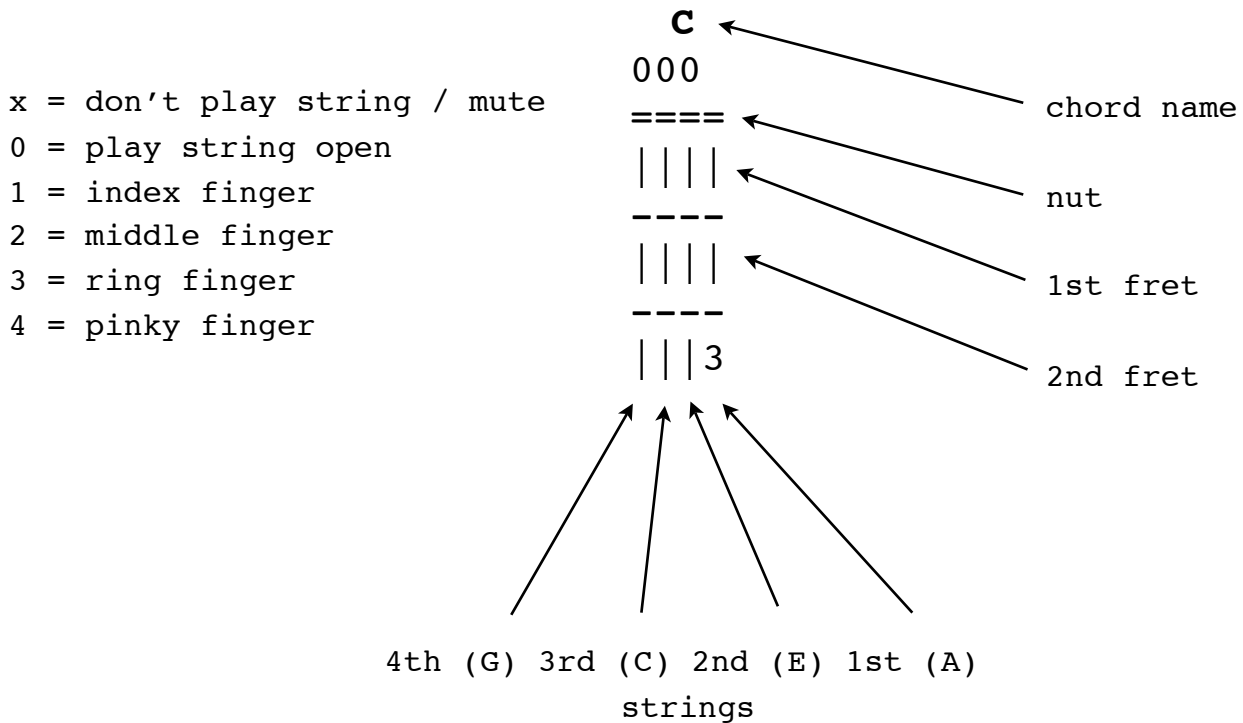

'Ukulele Common Chords

Major Chords

Minor Chords

Dominant 7th Chords

F	D7	A7	G7	C7
0	0 0	0 00	0	000
====	====	====	====	====
1		1	1	1
-----	-----	-----	-----	-----
2	2 3		2 3	
-----	-----	-----	-----	-----
3				

Barre Chords

E	Bb
====	====
1	1 1
-----	-----
	2
-----	-----
2 3 4	3